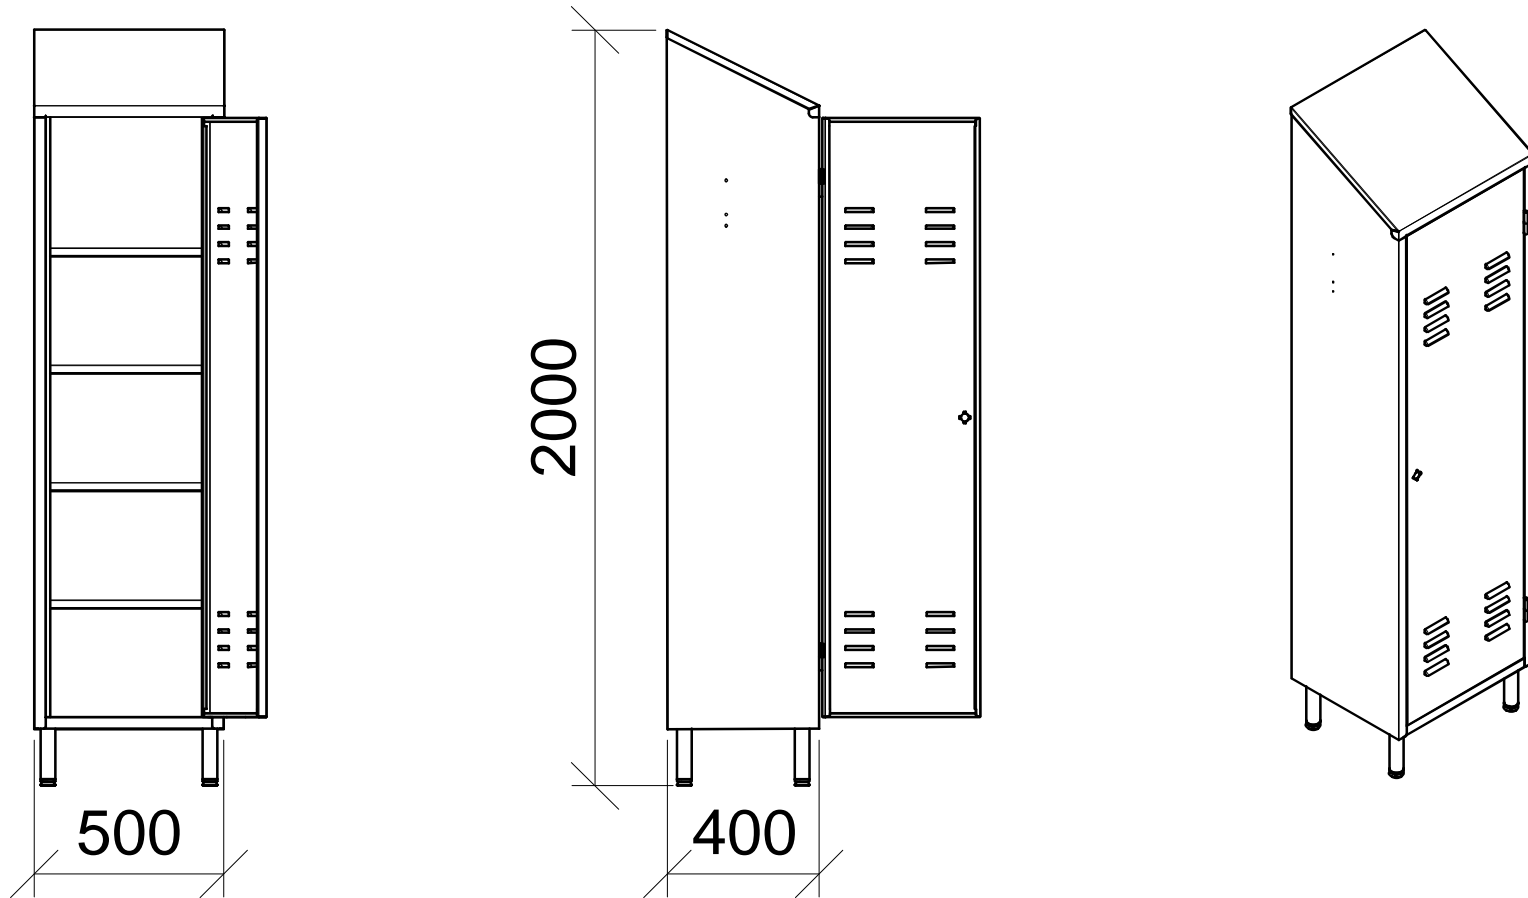

Stainless steel storage cupboard with 1 door

Dimensions in mm

CHARACTERISTICS: 21 gauge

- 0,8 mm thick stainless steel;
- 2J finish (Scotch-Brite®);
- Dustproof slanting top;
- Cylindrical key lock with handle;
- 4 adjustable shelves;
- Adjustable screw on feet.